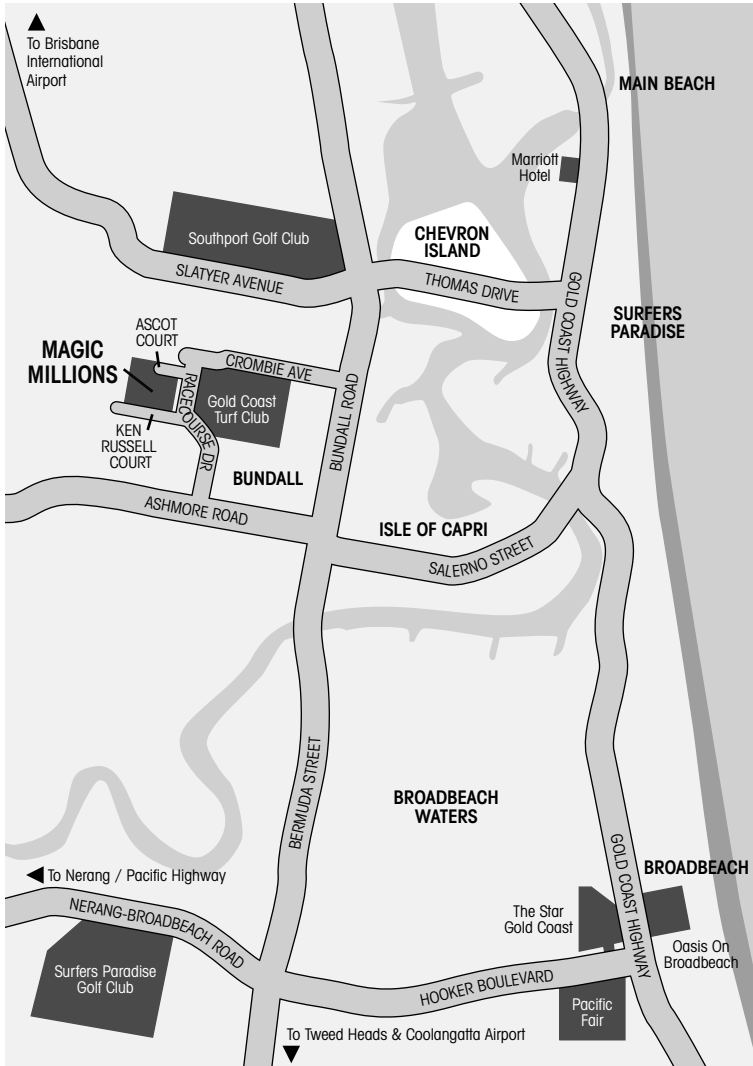

DIRECTIONS

TO MAGIC MILLIONS GOLD COAST SALES COMPLEX

FROM BRISBANE AIRPORT: Gateway Arterial Road to Gold Coast M1; Pacific Highway M1 Exit 69 (Nerang-Southport Road); Right turn at Ashmore Road lights; Left turn at Racecourse Drive lights; At 1st roundabout - take 2nd exit. Magic Millions Car Park left hand side off Racecourse Drive.

FROM GOLD COAST AIRPORT: Left turn onto Gold Coast Highway; Bear left onto Steward Road; Take ramp onto the Pacific Motorway M1; Exit 87 (Oyster Creek Drive, Burleigh Heads); 3rd exit onto Bermuda Street; Continue along Bundall Road; Left turn at Ashmore Road lights; Right turn at Racecourse Drive lights; At 1st roundabout - take 2nd exit. Magic Millions Car Park left hand side off Racecourse Drive.